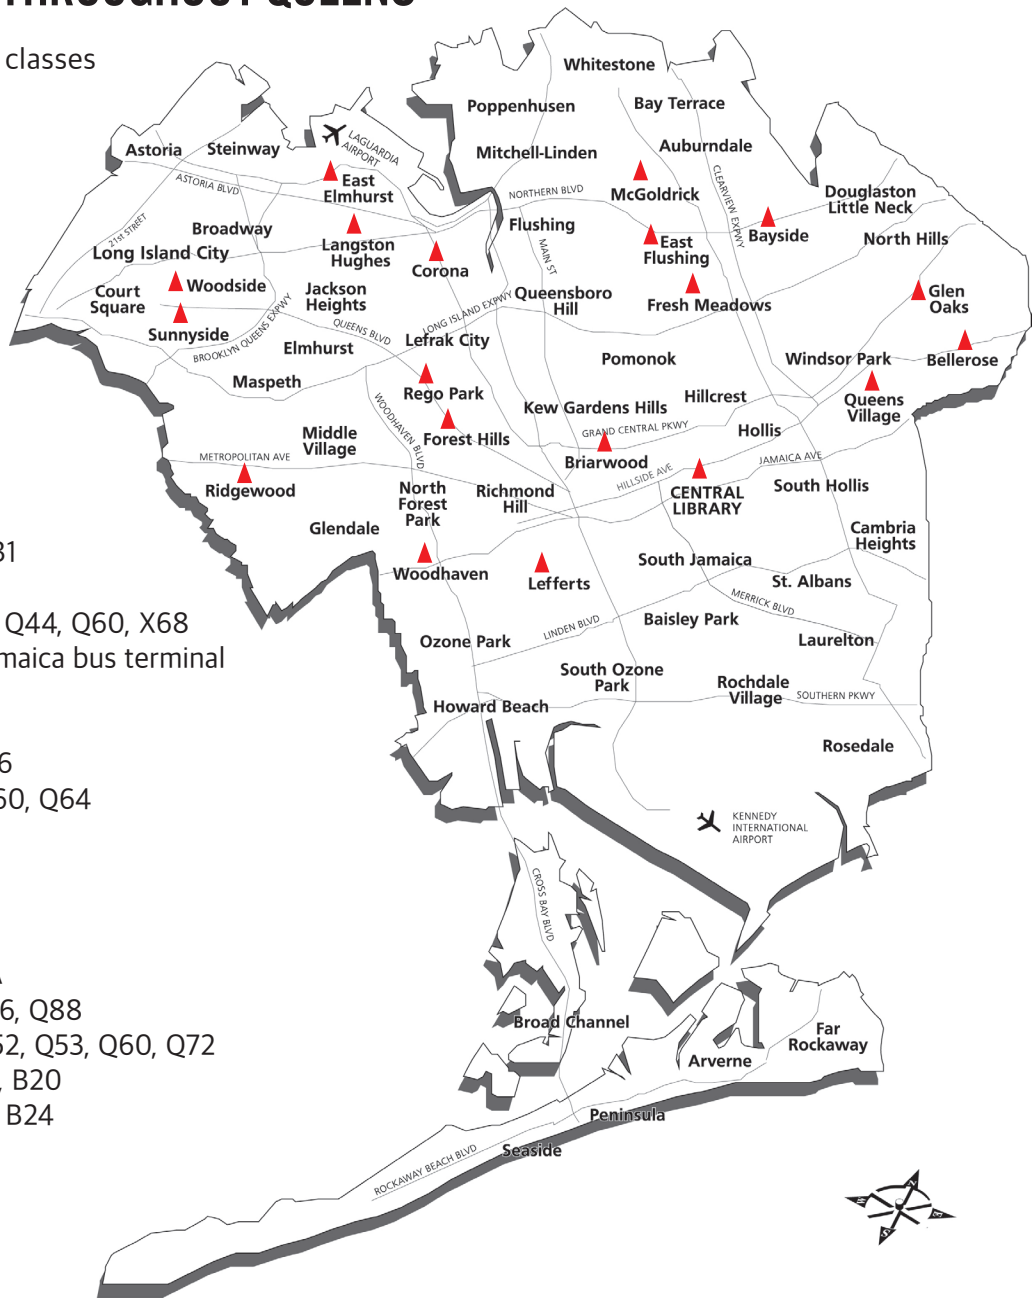

# LIBRARY MAP SHOWING LOCATION OF COMMUNITY LIBRARIES THROUGHOUT QUEENS

▲ Community Libraries with ESOL classes

**PUBLIC TRANSPORTATION:**

◆ by subway      ● by bus

- Bayside            ◆ LIRR ● Q12, Q13, Q31
- Bellerose        ● Q43
- Briarwood        ◆ E, F ● Q20A Q20B, Q44, Q60, X68
- \*CENTRAL Library ◆ F, ● Across from Jamaica bus terminal
- Corona            ◆ 7 ● Q23, Q48
- East Elmhurst    ● Q19, Q49, Q72
- East Flushing    ◆ LIRR ● Q12, Q13, Q76
- Forest Hills     ◆ E, F, M, R ● Q23, Q60, Q64
- Fresh Meadows ● Q17, Q30, Q88
- Glen Oaks        ● Q46
- Langston Hughes ◆ 7 ● Q23, Q66, Q72
- Lefferts          ◆ A ● Q8, Q10, Q112
- McGoldrick     ● Q13, Q28 Q15, Q15A
- Queens Village ◆ LIRR ● Q1, Q27, Q36, Q88
- Rego Park        ◆ M, R ● Q11, Q38, Q52, Q53, Q60, Q72
- Ridgewood       ◆ M ● Q39, Q58, B13, B20
- Sunnyside       ◆ 7 ● Q32, Q39, Q60, B24
- Woodhaven      ◆ J ● Q56
- Woodside        ◆ 7 ● Q18, Q32, Q60